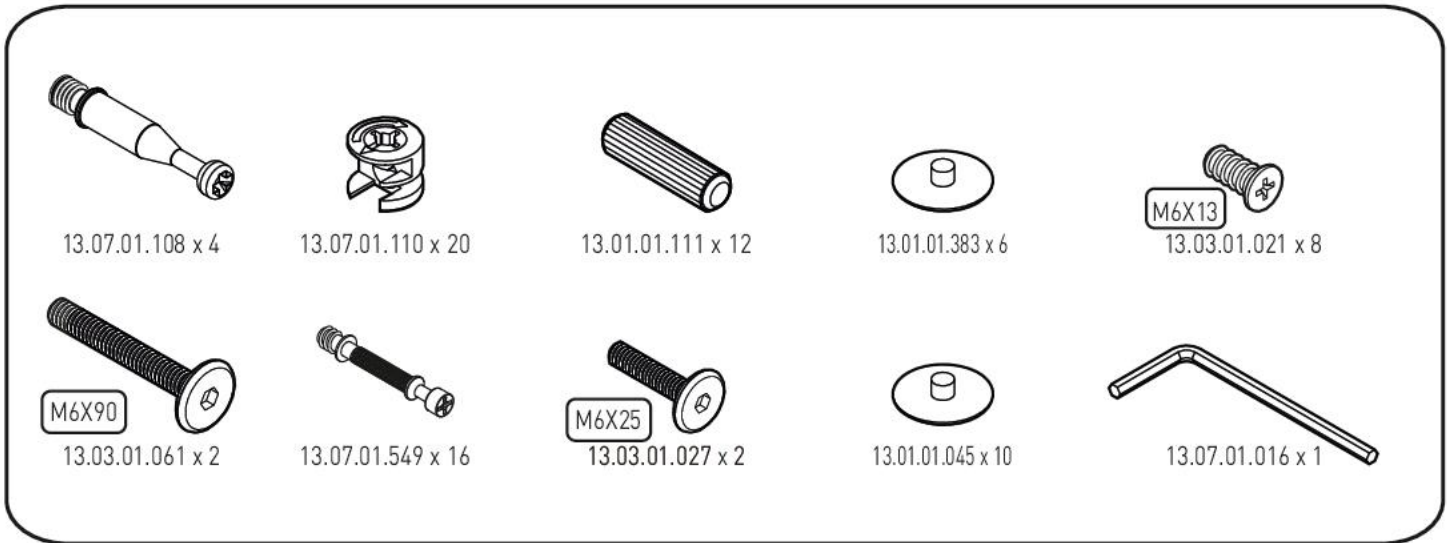

Studentský stůl Dylan

2 / 2

18.50.1107.001 x 1

18.50.1107.002 x 1

18.50.1107.003 x 1

18.50.1107.004 x 1

18.50.1107.005 x 1

18.50.1107.006 x 1

18.50.1107.007 x 1

1

2

3

4

5

6

7