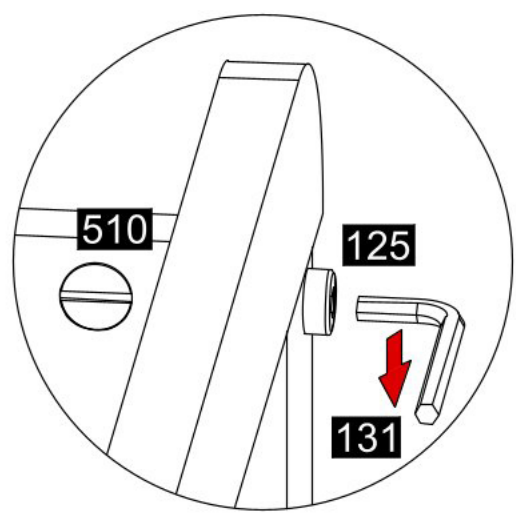

NO	ADET/PCS	ÖLÇÜ/DIMENSIONS	NO	ADET/PCS	ÖLÇÜ/DIMENSIONS	NO	ADET/PCS	ÖLÇÜ/DIMENSIONS
01	2	956 x 660						
02	1	1210 x 780						
03	1	1210 x 780						
04	1	1150 x 590						
05	2	1204 x 70						

PLEASE ORDER THE ACCESSORIES ACCORDING TO THE REFERENCE NUMBER ON THE DRAWING(EXAMPLE ACCESSORIE NO-008 RAFIX MIL 1.PCS.)

PLEASE ORDER THE SPARE PARTS ACCORDING TO THE REFERENCE NUMBER ON THE DRAWING

**1**

**3**

125		4x
131		

4

5

013		8x
121		8x

6