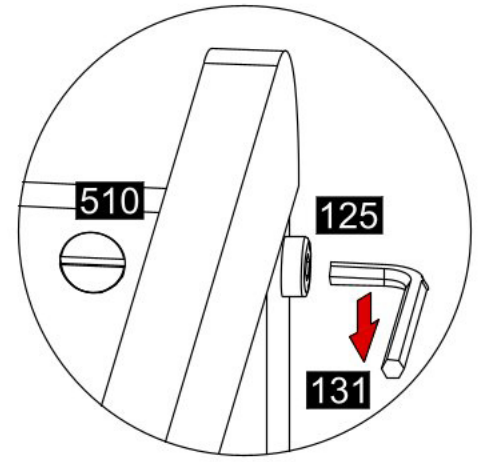

NO	ADET/PCS	ÖLÇÜ/DIMENSIONS	NO	ADET/PCS	ÖLÇÜ/DIMENSIONS	NO	ADET/PCS	ÖLÇÜ/DIMENSIONS
01	2	956 x 660						
02	1	1210 x 780						
03	1	1210 x 780						
04	1	1150 x 590						
05	2	1204 x 70						

PLEASE ORDER THE ACCESSORIES ACCORDING TO THE REFERENCE NUMBER ON THE DRAWING(EXAMPLE ACCESSORIE NO-008 RAFIX MIL 1.PCS.)

PLEASE ORDER THE SPARE PARTS ACCORDING TO THE REFERENCE NUMBER ON THE DRAWING

**1**

**3**

125		4x
131		

4

5

013		8x
121		8x

6