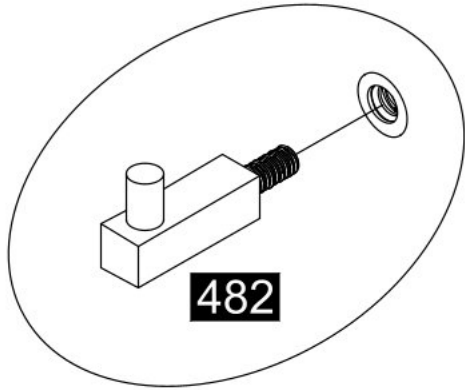

8

OPTIONAL

2