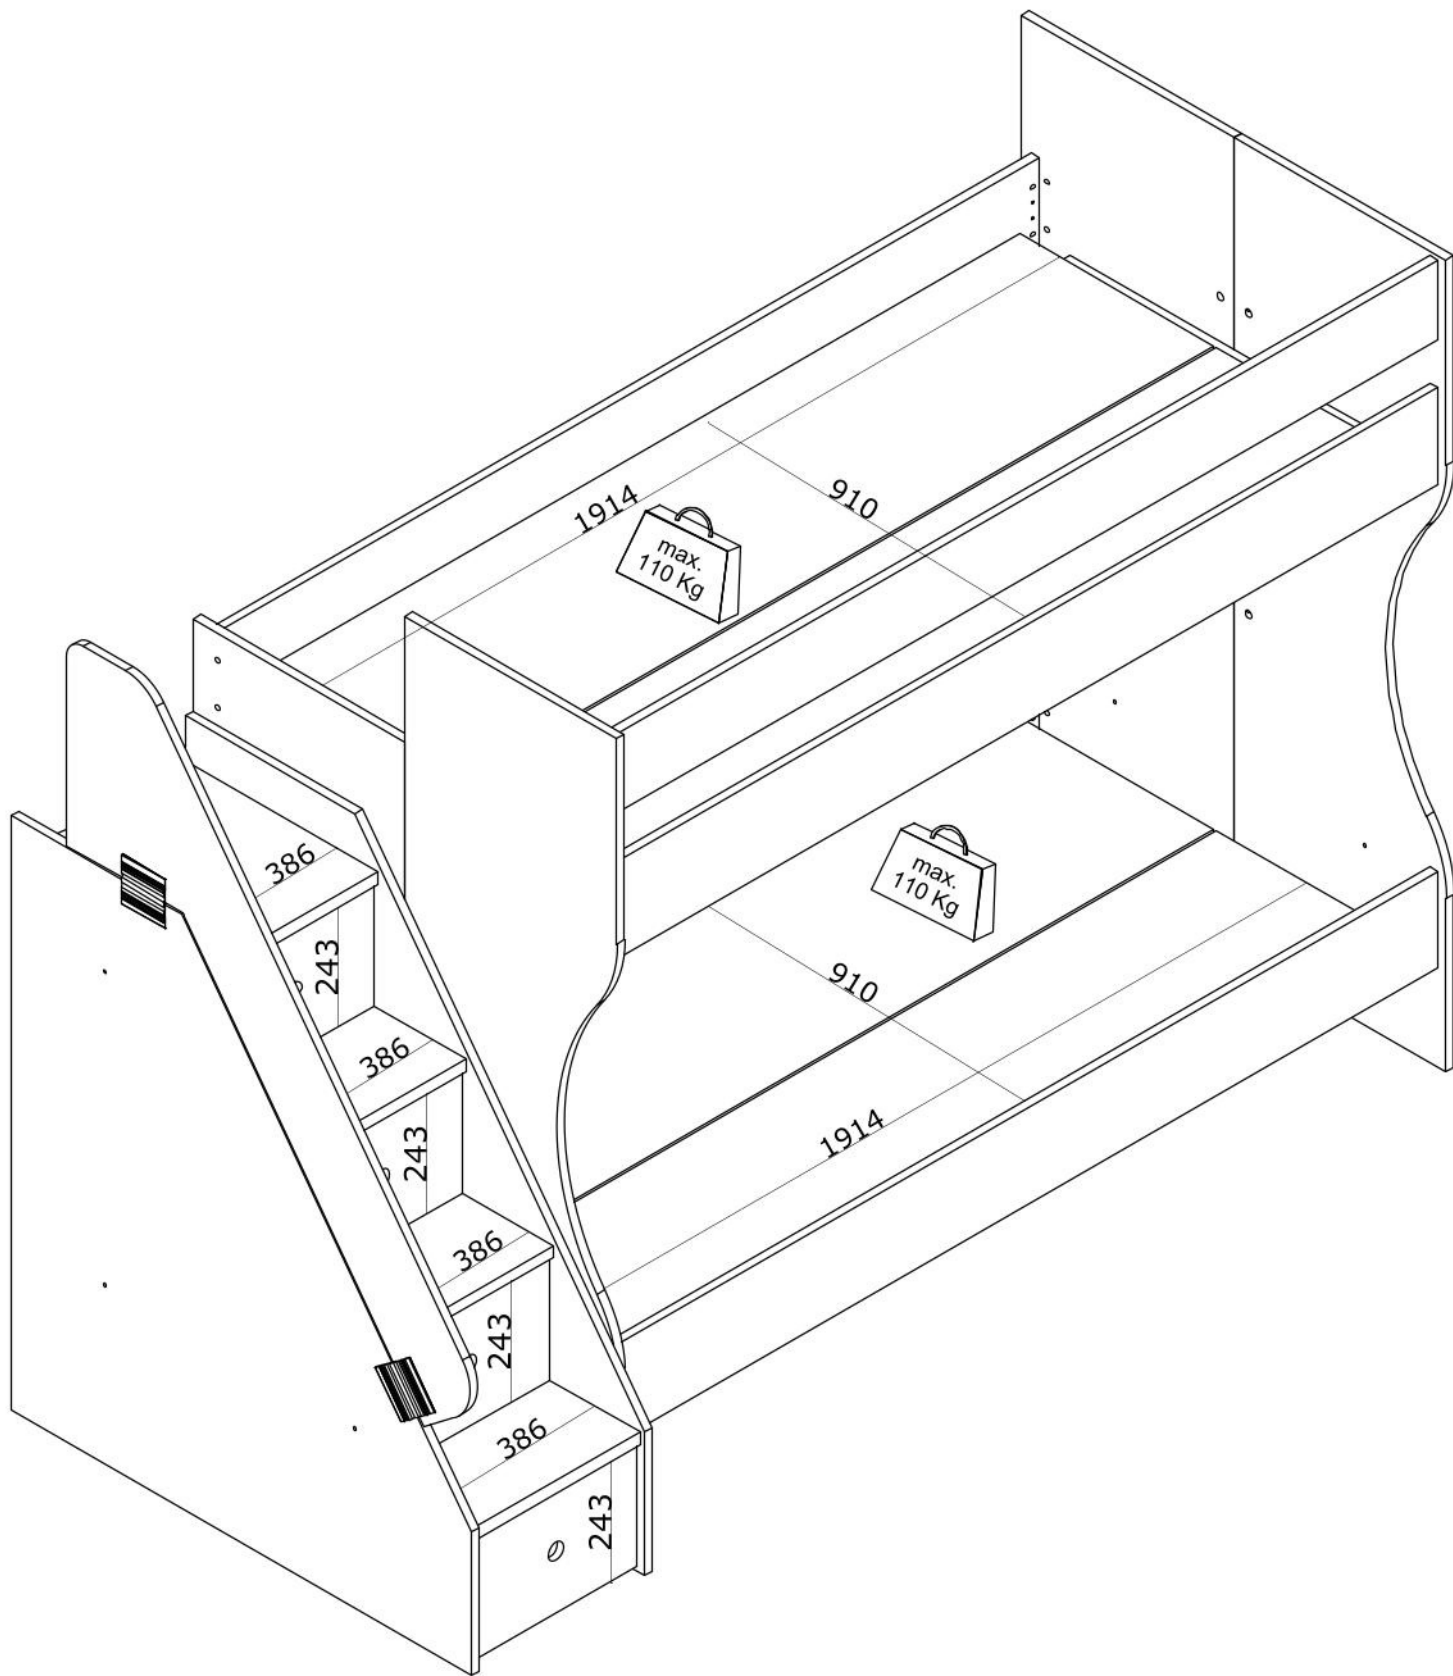

NO	ADET/PCS	ÖLÇÜ/DIMENSIONS	NO	ADET/PCS	ÖLÇÜ/DIMENSIONS	NO	ADET/PCS	ÖLÇÜ/DIMENSIONS
01	1	1640 X 495	11	1	1315 X 377	23	1	1084 X 386
02	1	1640 X 495	12	1	450 X 386	24	3	386 X 220
03	1	1386 X 495	13	1	386 X 290	25	1	1914 X 196
04	1	1640 X 495	14	2	378 X 243			
05	1	1914 X 160	15	2	378 X 243			
06	3	1914 X 196	18	4	400 X 120			
07	1	1914 X 296	19	4	326 X 120			
08	4	1810 X 452	20	4	400 X 120			
09	1	1199 X 989	21	4	388 X 336			
10	1	1199 X 989	22	1	685 X 30			

PLEASE ORDER THE ACCESSORIES ACCORDING TO THE REFERENCE NUMBER ON THE DRAWING(EXAMPLE ACCESSORIE NO-008 RAFIX MİL 1.PCS.)

PLEASE ORDER THE SPARE PARTS ACCORDING TO THE REFERENCE NUMBER ON THE DRAWING

INSTALLATION STEPS