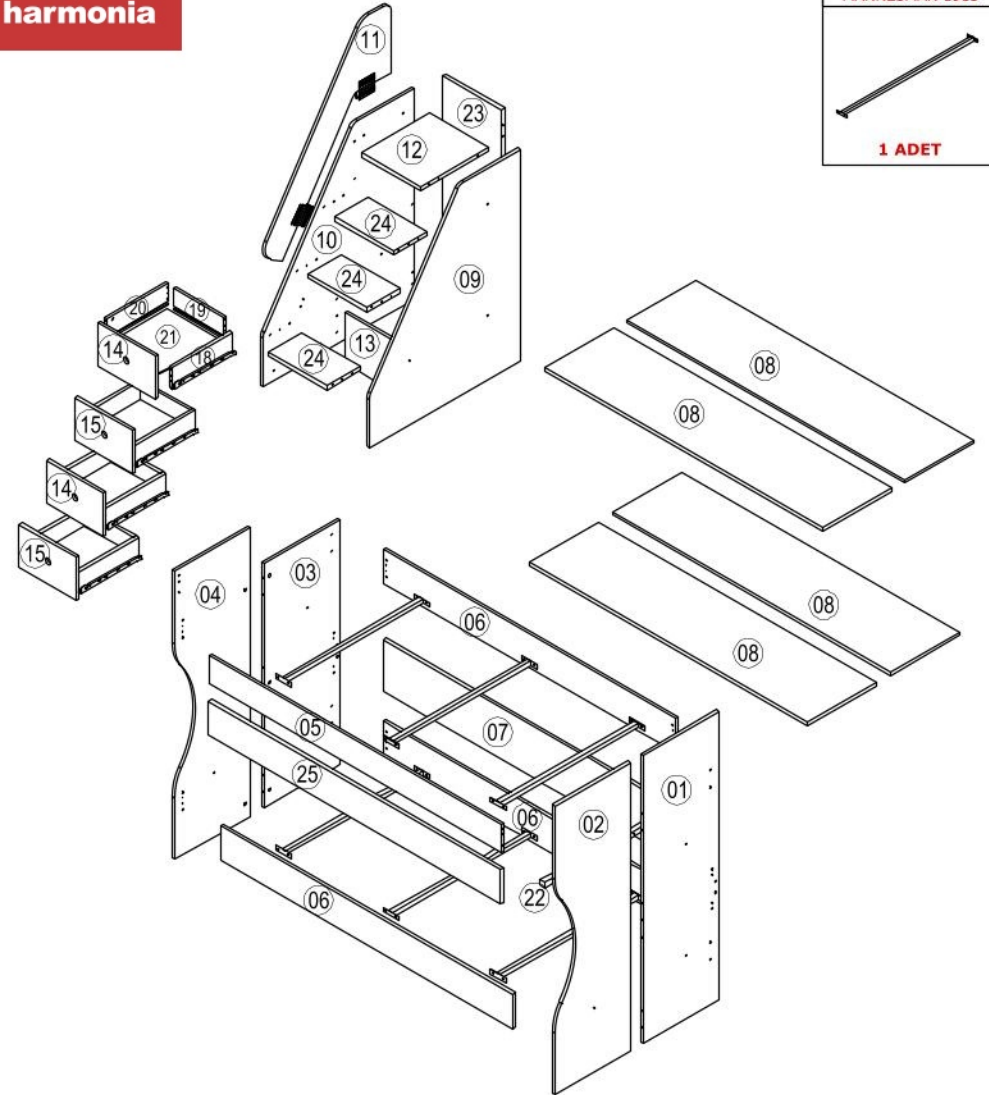

NO	ADET/PCS	ÖLÇÜ/DIMENSIONS	NO	ADET/PCS	ÖLÇÜ/DIMENSIONS	NO	ADET/PCS	ÖLÇÜ/DIMENSIONS
01	1	1640 X 495	11	1	1315 X 377	23	1	1084 X 386
02	1	1640 X 495	12	1	450 X 386	24	3	386 X 220
03	1	1386 X 495	13	1	386 X 290	25	1	1914 X 196
04	1	1640 X 495	14	2	378 X 243			
05	1	1914 X 160	15	2	378 X 243			
06	3	1914 X 196	18	4	400 X 120			
07	1	1914 X 296	19	4	326 X 120			
08	4	1810 X 452	20	4	400 X 120			
09	1	1199 X 989	21	4	388 X 336			
10	1	1199 X 989	22	1	685 X 30			

PLEASE ORDER THE ACCESSORIES ACCORDING TO THE REFERENCE NUMBER ON THE DRAWING(EXAMPLE ACCESSORIE NO-008 RAFIX MİL 1.PCS.)

PLEASE ORDER THE SPARE PARTS ACCORDING TO THE REFERENCE NUMBER ON THE DRAWING

INSTALLATION STEPS