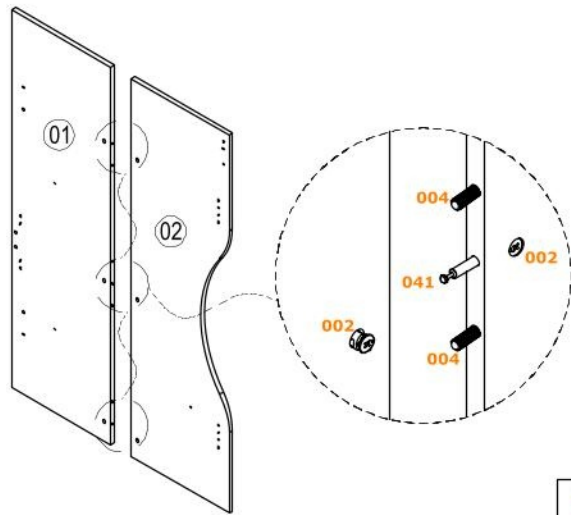

NO	ADET/PCS	ÖLÇÜ/DIMENSIONS	NO	ADET/PCS	ÖLÇÜ/DIMENSIONS	NO	ADET/PCS	ÖLÇÜ/DIMENSIONS
01	1	1640 X 495	11	1	1315 X 377	23	1	1084 X 386
02	1	1640 X 495	12	1	450 X 386	24	3	386 X 220
03	1	1386 X 495	13	1	386 X 290	25	1	1914 X 196
04	1	1640 X 495	14	2	378 X 243			
05	1	1914 X 160	15	2	378 X 243			
06	3	1914 X 196	18	4	400 X 120			
07	1	1914 X 296	19	4	326 X 120			
08	4	1810 X 452	20	4	400 X 120			
09	1	1199 X 989	21	4	388 X 336			
10	1	1199 X 989	22	1	685 X 30			

PLEASE ORDER THE ACCESSORIES ACCORDING TO THE REFERENCE NUMBER ON THE DRAWING(EXAMPLE ACCESSORIE NO-008 RAFIX MİL 1.PCS.)

PLEASE ORDER THE SPARE PARTS ACCORDING TO THE REFERENCE NUMBER ON THE DRAWING

INSTALLATION STEPS