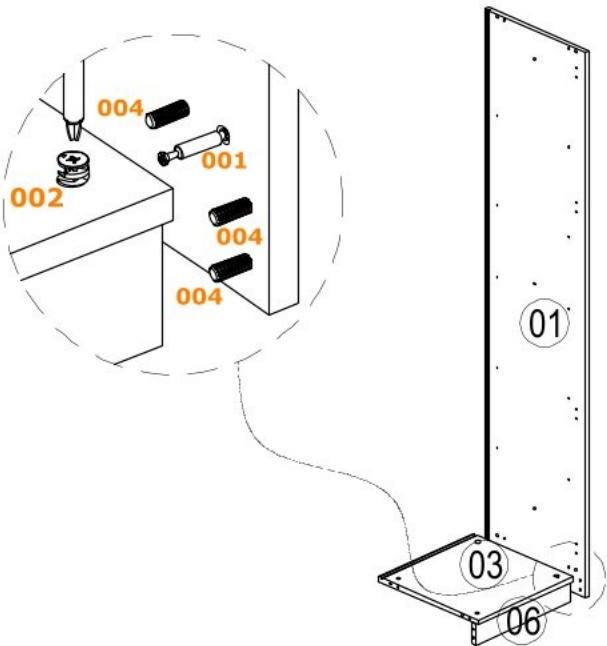

NO	ADET/PCS	ÖLÇÜ/DIMENSIONS	NO	ADET/PCS	ÖLÇÜ/DIMENSIONS	NO	ADET/PCS	ÖLÇÜ/DIMENSIONS
01	1	1947 X 445						
02	1	1947 X 445						
03	2	445 X 430						
05	1	1840 X 441						
06	1	430 X 81						
07	5	430 X 394						
08	1	1863 X 465						

PLEASE ORDER THE ACCESSORIES ACCORDING TO THE REFERENCE NUMBER ON THE DRAWING(EXAMPLE ACCESSORIE NO-008 RAFIX MIL 1.PCS.)

PLEASE ORDER THE SPARE PARTS ACCORDING TO THE REFERENCE NUMBER ON THE DRAWING

INSTALLATION STEPS