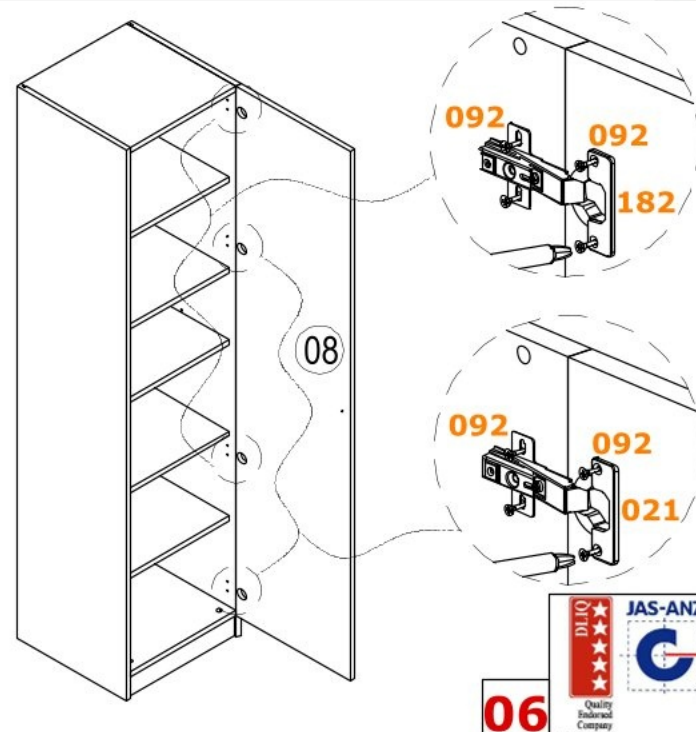

NO	ADET/PCS	ÖLÇÜ/DIMENSIONS	NO	ADET/PCS	ÖLÇÜ/DIMENSIONS	NO	ADET/PCS	ÖLÇÜ/DIMENSIONS
01	1	1947 X 445						
02	1	1947 X 445						
03	2	445 X 430						
05	1	1840 X 441						
06	1	430 X 81						
07	5	430 X 394						
08	1	1863 X 465						

PLEASE ORDER THE ACCESSORIES ACCORDING TO THE REFERENCE NUMBER ON THE DRAWING(EXAMPLE ACCESSORIE NO-008 RAFIX MIL 1.PCS.)

PLEASE ORDER THE SPARE PARTS ACCORDING TO THE REFERENCE NUMBER ON THE DRAWING

INSTALLATION STEPS

01

02

03

04

05

06