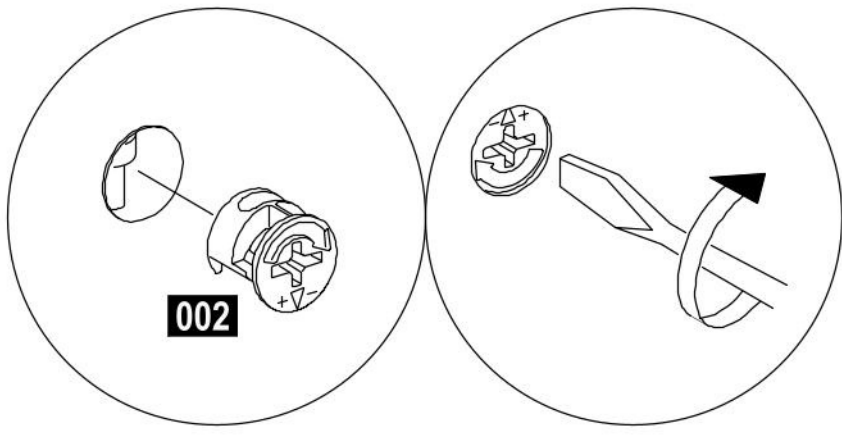

NO	ADET/PCS	ÖLÇÜ/DIMENSIONS	NO	ADET/PCS	ÖLÇÜ/DIMENSIONS	NO	ADET/PCS	ÖLÇÜ/DIMENSIONS
01	2	910 X 148						
02	1	1894 X 190						
03	1	1894 X 148						
04	1	1861 X 457						
05	1	1861 X 457						

PLEASE ORDER THE ACCESSORIES ACCORDING TO THE REFERENCE NUMBER ON THE DRAWING(EXAMPLE ACCESSORIE NO-008 RAFIX MIL 1.PCS.)

PLEASE ORDER THE SPARE PARTS ACCORDING TO THE REFERENCE NUMBER ON THE DRAWING

1

2

- 075 6x
- 092 12x
- 002 3x

3

- 002**  4x
- 317**  2x
- 271**  2x
- 020**  4x

5

6