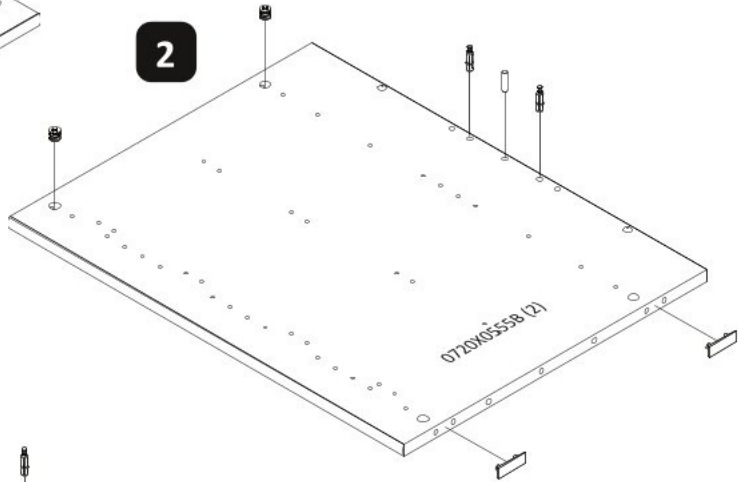

Psací stůl SLOANE

- Top panel (LS9) x2
- Side panel (F.59) x2
- Back panel (0764X02490) x1
- Front panel (0148X0400G) x1
- Front panel (0148X0400D) x1
- Right cabinet panel (0720x0555V) x1
- Left cabinet panel (0720x0555B) x2
- Right cabinet panel (0720X0403K) x1
- Left cabinet panel (0403X0534H) x1
- Main desk panel (0720x0555) x1

8

10

11

9

12

11

12

13