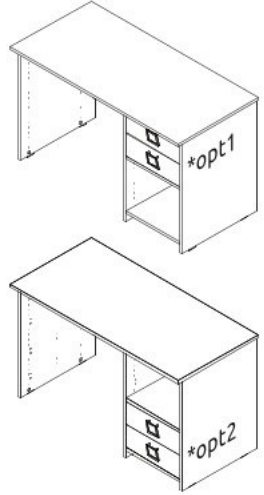

Psací stůl SLOANE

- Top panel (LS9) x2
- Side panel (F.59) x2
- Back panel (0764X02490) x1
- Front panel (0148X0400G) x1
- Front panel (0148X0400D) x1
- Right cabinet panel (0720x0555V) x1
- Left cabinet panel (0720x0555B) x2
- Right cabinet panel (0720X0403K) x1
- Left cabinet panel (0403X0534H) x1
- Main desk panel (0720x0555) x1

8

10

11

9

12

11

12

13