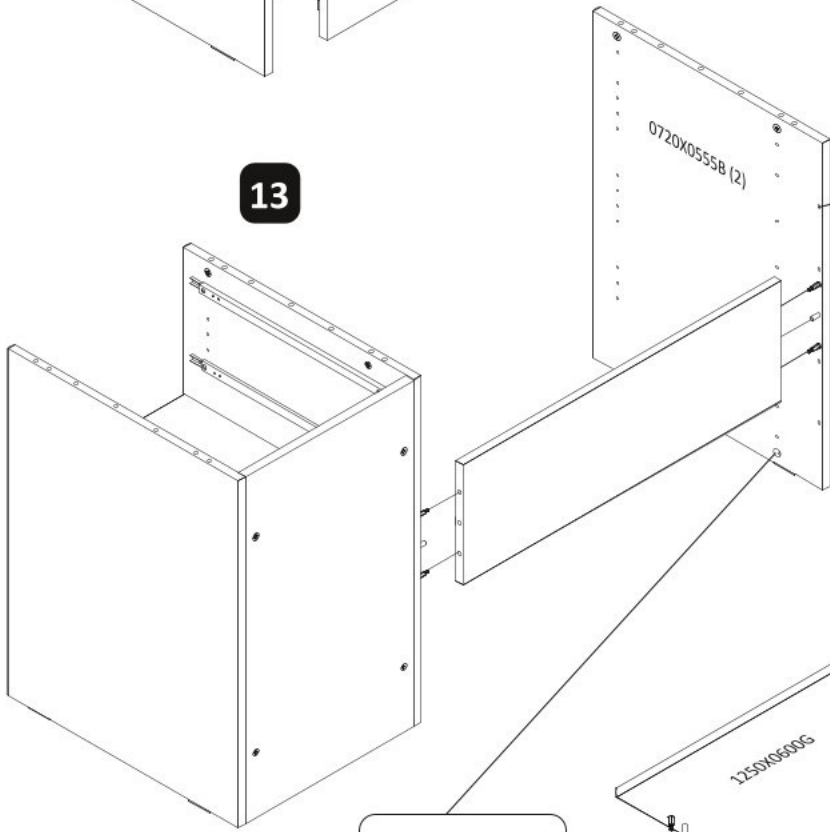

Psací stůl SLOANE

- Top panel (LS9) x2
- Side panel (F.59) x2
- Back panel (0764X02490) x1
- Front panel (0148X0400G) x1
- Front panel (0148X0400D) x1
- Right cabinet panel (0720x0555V) x1
- Left cabinet panel (0720x0555B) x2
- Right cabinet panel (0720X0403K) x1
- Left cabinet panel (0403X0534H) x1
- Main desk panel (0720x0555) x1

8

10

11

9

12

11

12

13