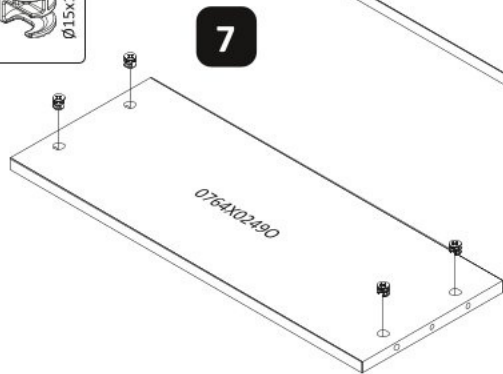

Psací stůl SLOANE

- Top panel (LS9) x2
- Side panel (F.59) x2
- Back panel (0764X02490) x1
- Front panel (0148X0400G) x1
- Front panel (0148X0400D) x1
- Right cabinet panel (0720x0555V) x1
- Left cabinet panel (0720x0555B) x2
- Right cabinet panel (0720X0403K) x1
- Left cabinet panel (0403X0534H) x1
- Main desk panel (0720x0555) x1