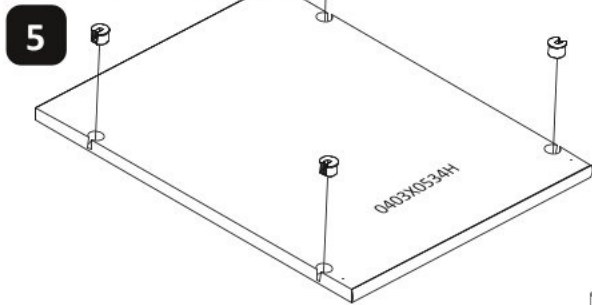

Psací stůl SLOANE

- Top panel (LS9) x2
- Side panel (F.59) x2
- Back panel (0764X02490) x1
- Front panel (0148X0400G) x1
- Front panel (0148X0400D) x1
- Right cabinet panel (0720x0555V) x1
- Left cabinet panel (0720x0555B) x2
- Right cabinet panel (0720X0403K) x1
- Left cabinet panel (0403X0534H) x1
- Main desk panel (0720x0555) x1