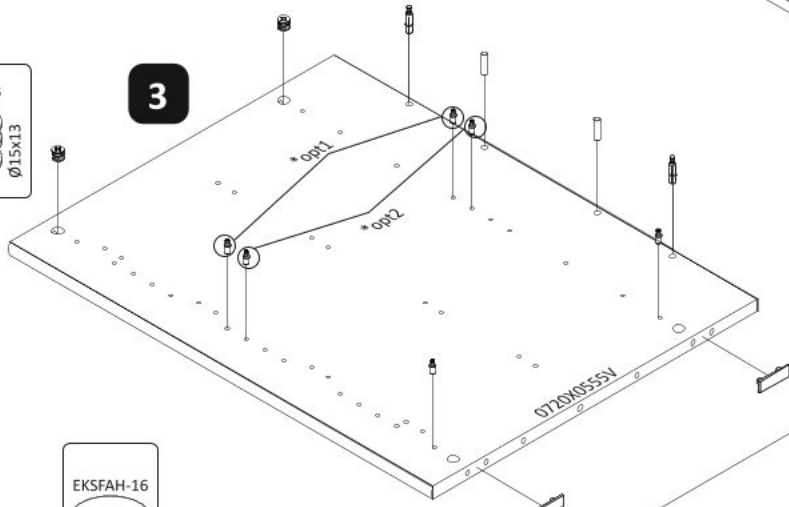

Psací stůl SLOANE

- Top panel (LS9) x2
- Side panel (F.59) x2
- Back panel (0764X02490) x1
- Front panel (0148X0400G) x1
- Front panel (0148X0400D) x1
- Right cabinet panel (0720x0555V) x1
- Left cabinet panel (0720x0555B) x2
- Right cabinet panel (0720X0403K) x1
- Left cabinet panel (0403X0534H) x1
- Main desk panel (0720x0555) x1

8

10

11

9

12

11

12

13