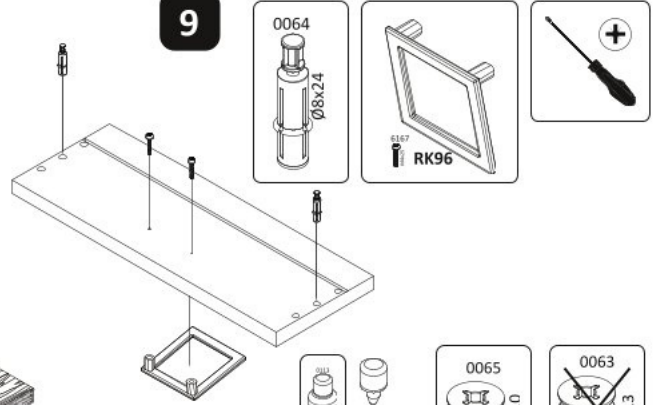

Psací stůl SLOANE

- Top panel (LS9) x2
- Side panel (F.59) x2
- Back panel (0764X02490) x1
- Front panel (0148X0400G) x1
- Front panel (0148X0400D) x1
- Right cabinet panel (0720x0555V) x1
- Left cabinet panel (0720x0555B) x2
- Right cabinet panel (0720X0403K) x1
- Left cabinet panel (0403X0534H) x1
- Main desk panel (0720x0555) x1

8

10

11

9

12

11

12

13