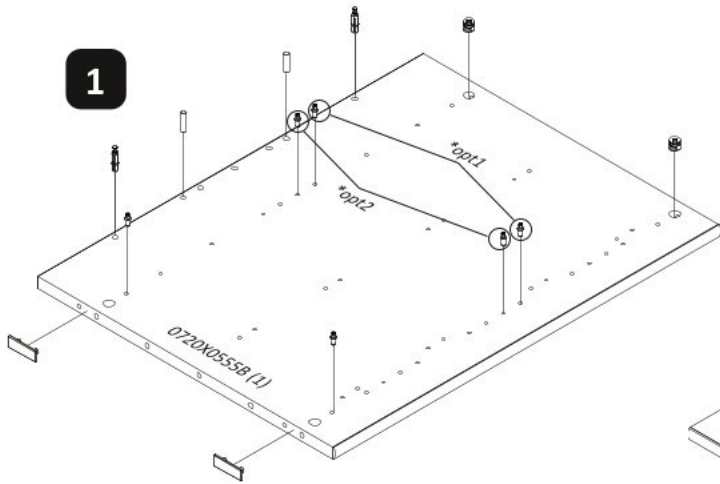

Psací stůl SLOANE

- Top panel (LS9) x2
- Side panel (F.59) x2
- Back panel (0764X02490) x1
- Front panel (0148X0400G) x1
- Front panel (0148X0400D) x1
- Right cabinet panel (0720x0555V) x1
- Left cabinet panel (0720x0555B) x2
- Right cabinet panel (0720X0403K) x1
- Left cabinet panel (0403X0534H) x1
- Main desk panel (0720x0555) x1

8

10

11

9

12

11

12

13