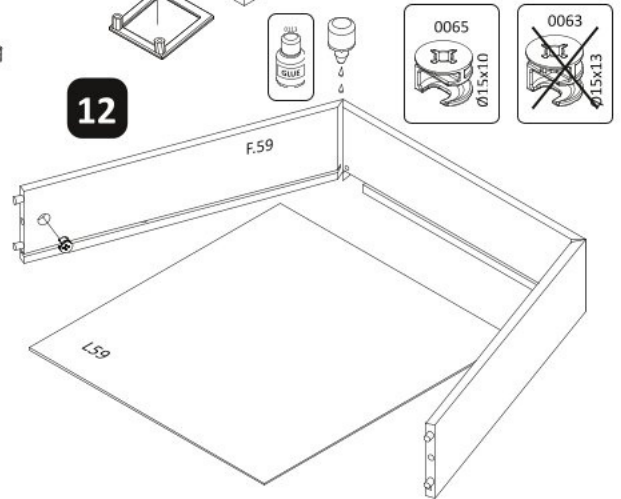

Psací stůl SLOANE

- Top panel (LS9) x2
- Side panel (F.59) x2
- Back panel (0764X02490) x1
- Front panel (0148X0400G) x1
- Front panel (0148X0400D) x1
- Right cabinet panel (0720x0555V) x1
- Left cabinet panel (0720x0555B) x2
- Right cabinet panel (0720X0403K) x1
- Left cabinet panel (0403X0534H) x1
- Main desk panel (0720x0555) x1

8

10

11

9

12

11

12

13