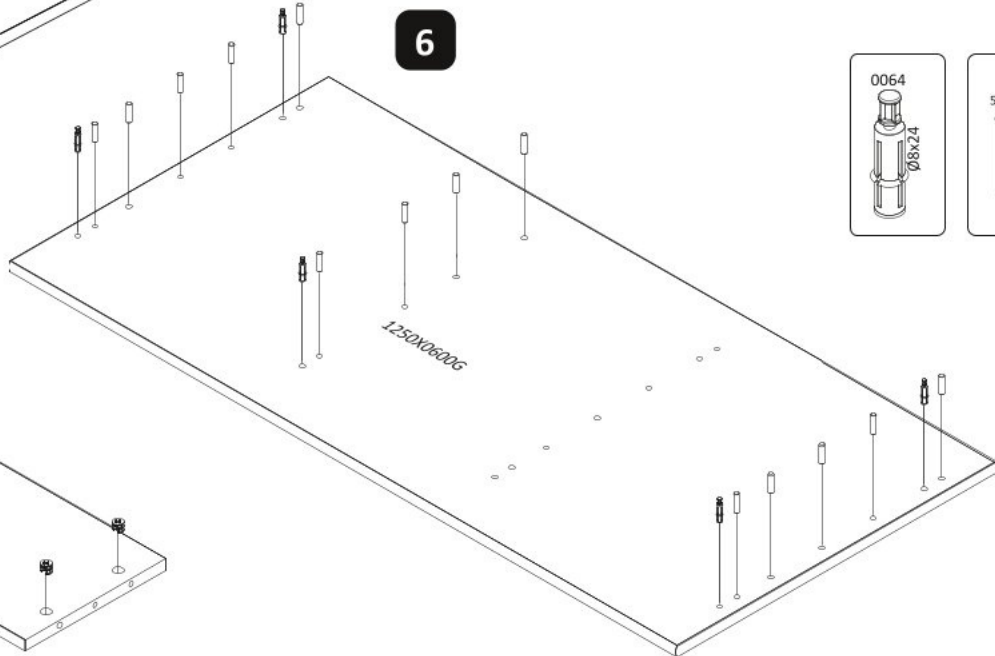

Psací stůl SLOANE

- Top panel (LS9) x2
- Side panel (F.59) x2
- Back panel (0764X02490) x1
- Front panel (0148X0400G) x1
- Front panel (0148X0400D) x1
- Right cabinet panel (0720x0555V) x1
- Left cabinet panel (0720x0555B) x2
- Right cabinet panel (0720X0403K) x1
- Left cabinet panel (0403X0534H) x1
- Main desk panel (0720x0555) x1

8

10

11

9

12

11

12

13