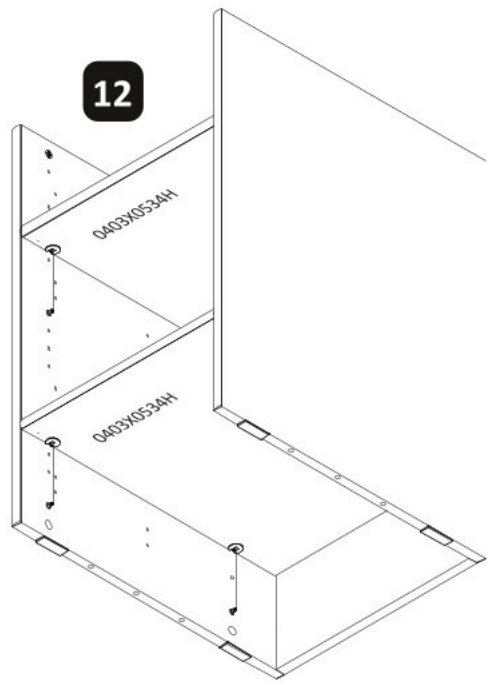

Psací stůl SLOANE

- Top panel (LS9) x2
- Side panel (F.59) x2
- Back panel (0764X02490) x1
- Front panel (0148X0400G) x1
- Front panel (0148X0400D) x1
- Right cabinet panel (0720x0555V) x1
- Left cabinet panel (0720x0555B) x2
- Right cabinet panel (0720X0403K) x1
- Left cabinet panel (0403X0534H) x1
- Main desk panel (0720x0555) x1

8

10

11

9

12

11

12

13