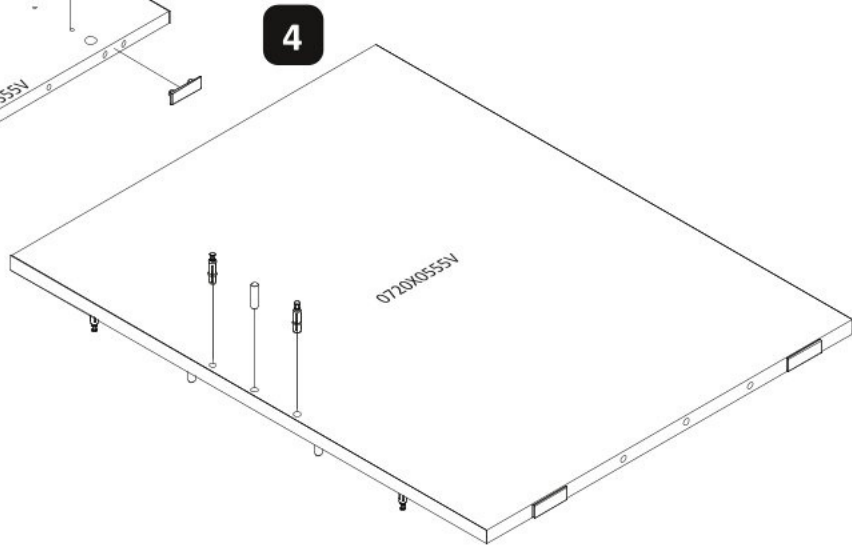

Psací stůl SLOANE

- Top panel (LS9) x2
- Side panel (F.59) x2
- Back panel (0764X02490) x1
- Front panel (0148X0400G) x1
- Front panel (0148X0400D) x1
- Right cabinet panel (0720x0555V) x1
- Left cabinet panel (0720x0555B) x2
- Right cabinet panel (0720X0403K) x1
- Left cabinet panel (0403X0534H) x1
- Main desk panel (0720x0555) x1

8

10

11

9

12

11

12

13