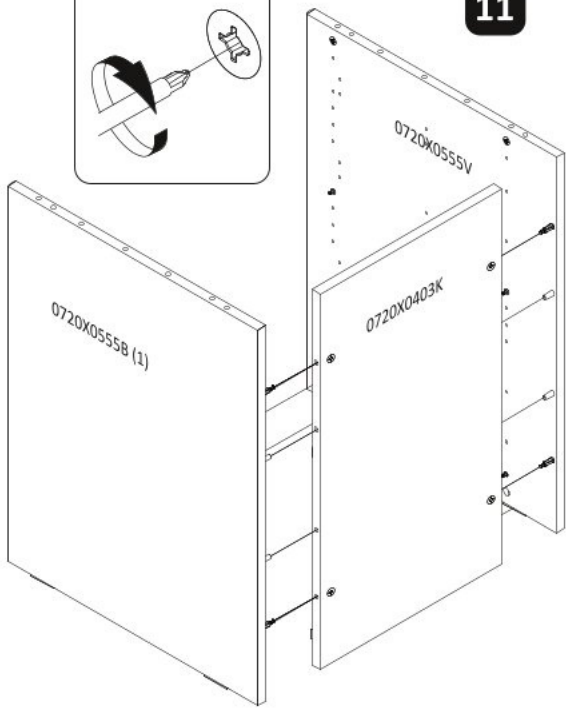

Psací stůl SLOANE

- Top panel (LS9) x2
- Side panel (F.59) x2
- Back panel (0764X02490) x1
- Front panel (0148X0400G) x1
- Front panel (0148X0400D) x1
- Right cabinet panel (0720x0555V) x1
- Left cabinet panel (0720x0555B) x2
- Right cabinet panel (0720X0403K) x1
- Left cabinet panel (0403X0534H) x1
- Main desk panel (0720x0555) x1

8

10

11

9

12

11

12

13