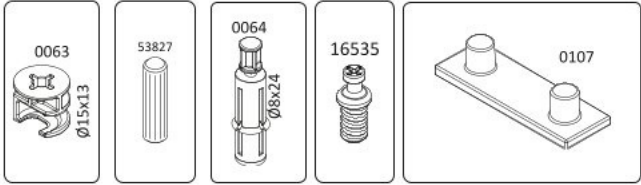

Psací stůl SLOANE

- Top panel (LS9) x2
- Side panel (F.59) x2
- Back panel (0764X02490) x1
- Front panel (0148X0400G) x1
- Front panel (0148X0400D) x1
- Right cabinet panel (0720x0555V) x1
- Left cabinet panel (0720x0555B) x2
- Right cabinet panel (0720X0403K) x1
- Left cabinet panel (0403X0534H) x1
- Main desk panel (0720x0555) x1

8

10

11

9

12

11

12

13